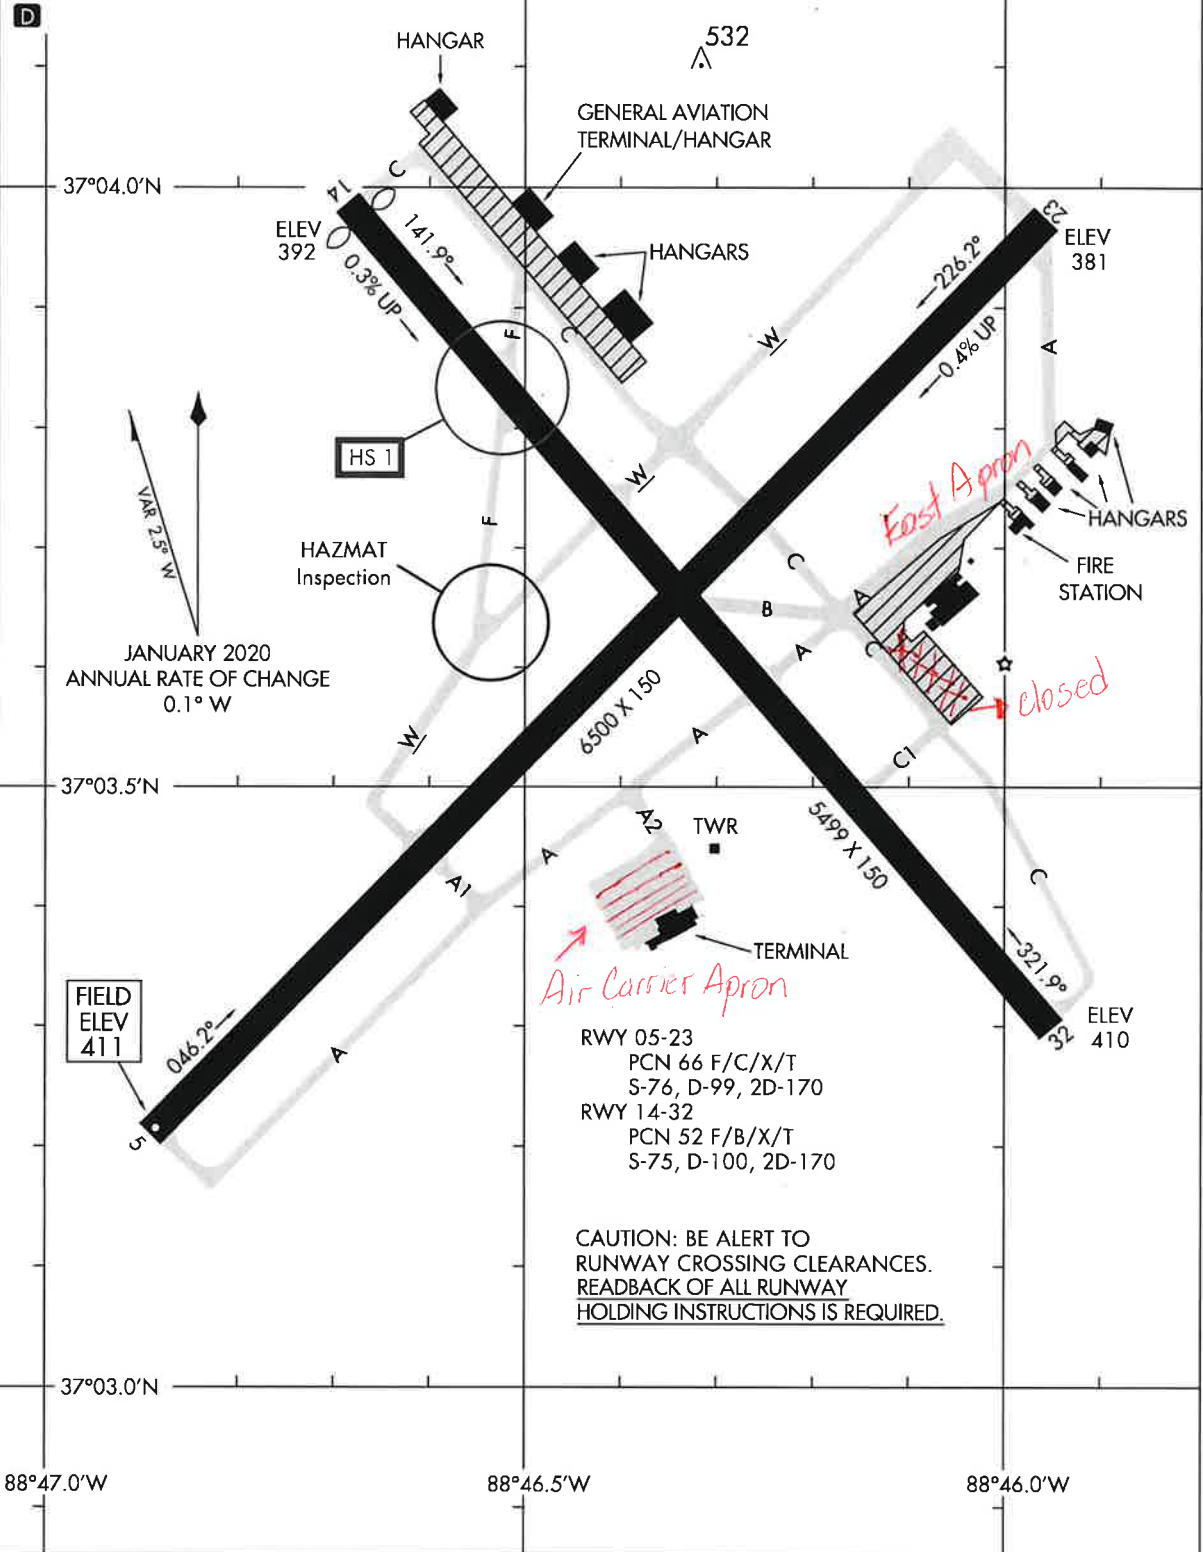

23110

AIRPORT DIAGRAM

AL-628 (FAA)

BARKLEY RGNL (PAH)
PADUCAH, KENTUCKY

ASOS

118.375

PADUCAH TOWER ★

119.6 306.9

GND CON

121.7 306.9

NON-MOVEMENT AREA

SE-1, 30 NOV 2023 to 28 DEC 2023

SE-1, 30 NOV 2023 to 28 DEC 2023

AIRPORT DIAGRAM

23110

PADUCAH, KENTUCKY
BARKLEY RGNL (PAH)